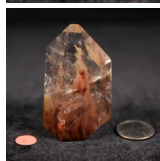

## Amphibole Quartz 2

Amphibole Quartz is also known by the names Red Rabbit Quartz in Asia and Angel Wing Phantom Quartz over the rest of the world. This is due to the inclusions looking like Angel Wings. It is no coincidence that these crystals have a close link with the angelic realm. These crystals bring peace, harmony and serenity through surety.

### Description

Amphibole Quartz Crystals have inclusions, mostly consisting of (yellow) Limonite, (red) [Hematite](#), (white) Kaolinite, and (pink) Lithium. This [Quartz](#) is from Bahia, Brazil. Read more about Amphibole Quartz healing properties information and view the beautiful photo galleries down below.

Amphibole [Quartz](#) is also known by the names Red Rabbit Quartz in Asia and Angel Wing [Phantom Quartz](#) over the rest of the world. This is due to the inclusions looking like Angel

Wings. It is no coincidence that these crystals have a close link with the angelic realm.