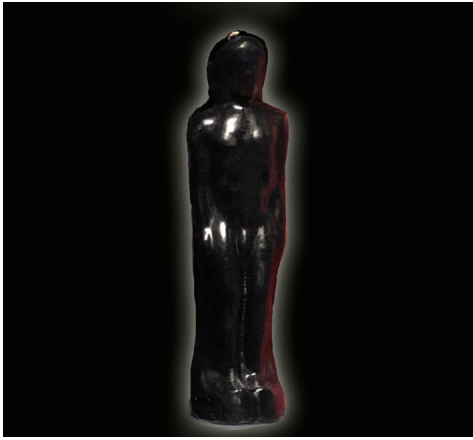

## Male Candle - Black

Rating: Not Rated Yet  
Price

[Ask a question about this product](#)