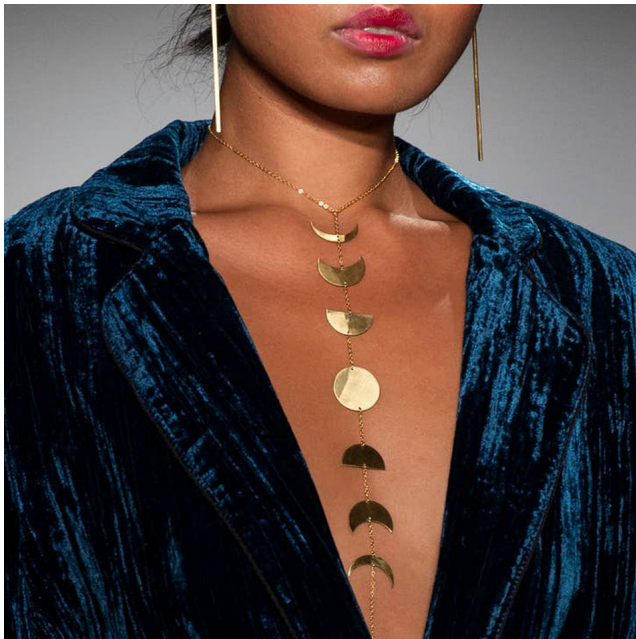

Moon Phase Brass Necklace

A statement piece, this necklace shows off the phases of the moon on a 16" gold chain. Moon phases hang around 6" in length.

Rating: Not Rated Yet

Price

Price: \$81.94

Discount

[Ask a question about this product](#)

Description

Moon Phase Brass Necklace

A statement piece, this necklace shows off the phases of the moon on a 16" gold chain. Moon phases hang around 6" in length.